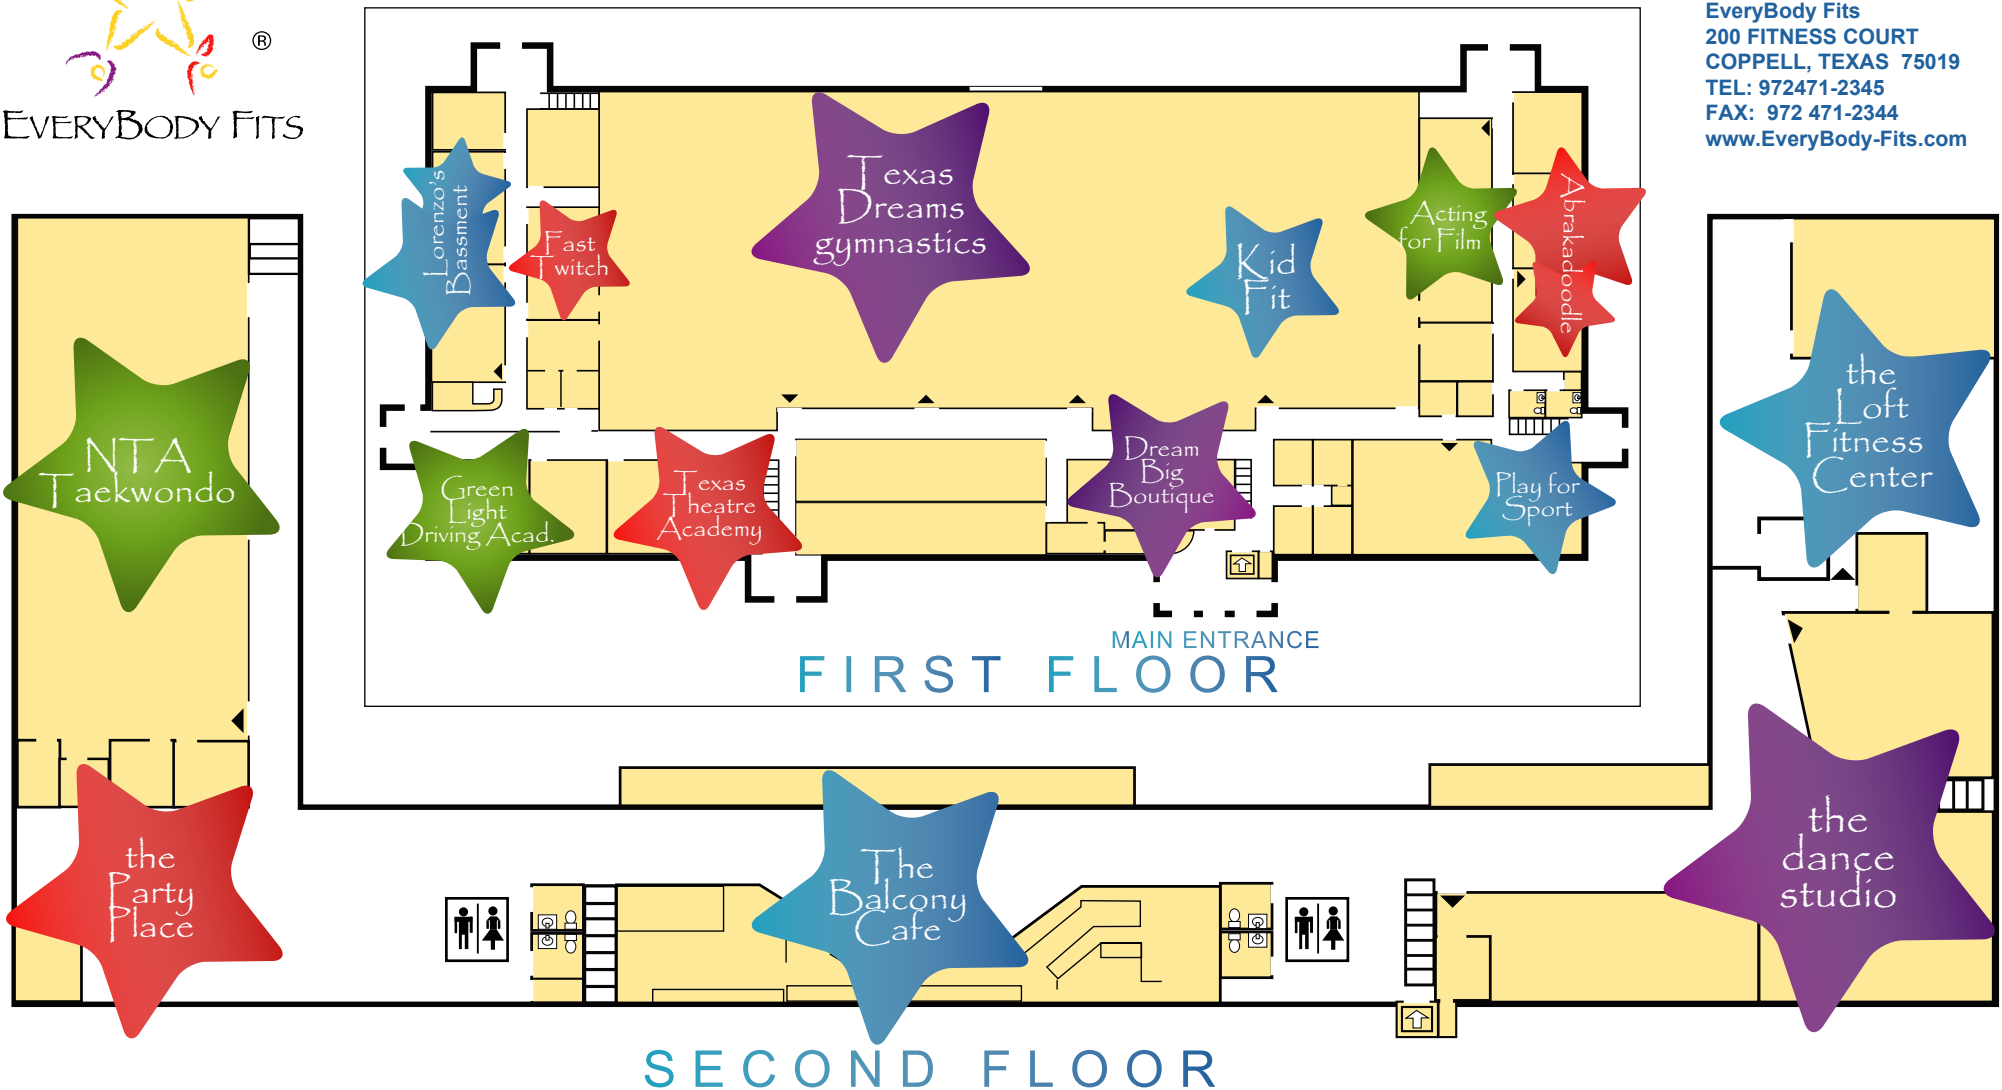

Map of the Stars!

EveryBody Fits
200 FITNESS COURT
COPPELL, TEXAS 75019
TEL: 972471-2345
FAX: 972 471-2344
www.EveryBody-Fits.com

THIS IS THE FRONT SIDE OF EVERYBODY FITS BUILDING FACING DENTON TAP ROAD